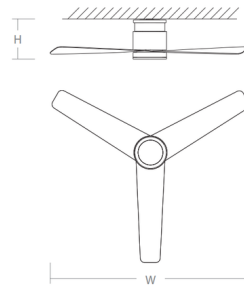

Description

The Adora Hugger Ceiling Fan brings comfort and a sleek look to any indoor or outdoor space, blending perfectly into the room's styling. Its flush mount is ideal for preserving height in low ceiling applications. A wall control is included for turning the fan on/off and setting 3 speeds. Fan direction can be reversed using a switch on the fan. Optional accessories are sold separately.

Shown in black / matte black

DIMENSIONS
Blade Sweep: 52.00"
Ht.: 9.42"
Ceiling to blades: 7.43"

Specifications

BLADE COLOR	Matte Black
BODY FINISH	Black
WATTAGE	N/A
DIMMER	N/A
DIMENSIONS	52"W x 9.42"H
BULB	N/A
COUNTRY OF ORIGIN	China