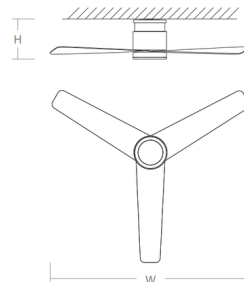

Description

The Adora Hugger Ceiling Fan brings comfort and a sleek look to any indoor or outdoor space, blending perfectly into the room's styling. Its flush mount is ideal for preserving height in low ceiling applications. A wall control is included for turning the fan on/off and setting 3 speeds. Fan direction can be reversed using a switch on the fan. Optional accessories are sold separately.

Shown in black / matte black

DIMENSIONS
 Blade Sweep: 52.00"
 Ht.: 9.42"
 Ceiling to blades: 7.43"

Specifications

BLADE COLOR	Matte Black
BODY FINISH	Black
WATTAGE	N/A
DIMMER	N/A
DIMENSIONS	52"W x 9.42"H
BULB	N/A
COUNTRY OF ORIGIN	China