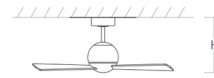

By Oxygen by Quorum

Description

The Rondure Ceiling Fan features a simple, modern silhouette with spherical hub and three sleek blades. Its energy-efficient DC motor delivers refreshing airflow for indoor and covered outdoor spaces including living rooms, kitchens and porches. A wall control is included for turning the fan on/off, and setting 6 speeds and forward/reverse. Optional accessories are sold separately.

Specifications

BLADE COLOR	Silver
BODY FINISH	Satin Nickel
WATTAGE	N/A
DIMMER	N/A
DIMENSIONS	54"W x 12.25"H
BULB	N/A
COUNTRY OF ORIGIN	China

Shown in satin nickel / silver

Blade Sweep

DIMENSIONS

Blade Sweep: 54.00"
Ht.: 12.25"
Ceiling to blades: 10.25"
Note: Measured using 4" downrod