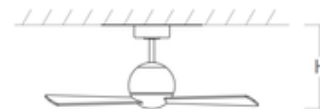

**BRAND**

Oxygen

**DESCRIPTION**

The Rondure Ceiling Fan features a simple, modern silhouette with spherical hub and three sleek blades. Its energy-efficient DC motor delivers refreshing airflow for indoor and covered outdoor spaces including living rooms, kitchens and porches. A wall control is included for turning the fan on/off, and setting 6 speeds and forward/reverse. Optional accessories are sold separately.

*Shown in: Satin Nickel / Silver*

|                    |                |
|--------------------|----------------|
| <b>SHADE COLOR</b> | Silver         |
| <b>BODY FINISH</b> | Satin Nickel   |
| <b>WATTAGE</b>     | N/A            |
| <b>DIMMER</b>      | N/A            |
| <b>DIMENSIONS</b>  | 54"W x 12.25"H |
| <b>LAMP</b>        | N/A            |

Blade Sweep

**DIMENSIONS**

**Blade Sweep:** 54.00"  
**Ht.:** 12.25"  
**Ceiling to blades:** 10.25"  
**Note: Measured using 4" downrod**

**SPEC #** OXY1152528

| COMPANY | PROJECT | FIXTURE TYPE | APPROVED BY | DATE |
|---------|---------|--------------|-------------|------|
|         |         |              |             |      |