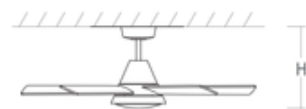

BRAND

Oxygen

DESCRIPTION

The Temple Ceiling Fan with Light combines sleek blades with a unique cone housing for a modern aesthetic. Suitable for any indoor or covered outdoor space, its energy-efficient DC motor delivers a refreshing breeze while the integrated LED light offers illumination. The included wall control enables motor on/off, 6 speeds and forward/reverse. Optional accessories are sold separately.

Shown in: Black / Weathered Gray

SHADE COLOR	Weathered Gray
BODY FINISH	Black
WATTAGE	24W
DIMMER	Low Voltage Electronic
DIMENSIONS	56"W x 13"H
INTEGRATED LED MODULE	
LAMP	1 x LED/24W/120V LED

Technical Information

LUMINOUS FLUX	1026 lumens
LUMENS/WATT	42.75
LAMP COLOR	3000K
COLOR RENDERING	90 CRI

SPEC # OXY1152530

Blade Sweep

DIMENSIONS

Blade Sweep: 56.00"

Ht.: 13.00"

Ceiling to blades: 9.50"

Note: Measured using 4" downrod