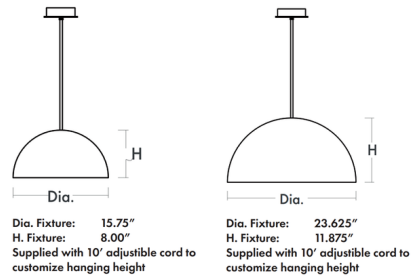

CLICK TO VIEW PRODUCT

Notes: