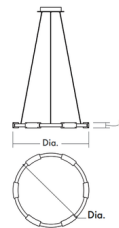

### Description

The Dieter Pendant features a unique chunky ring design with LED blocks arranged in a circle, offering modern flair for foyers, lounges and dining areas. Light shines upward and downward through matte white silicone diffusers. Hanging height is adjustable. Dimmable with a TRIAC dimmer.

### Specifications

COLOR	Matte White
BODY FINISH	White
WATTAGE	51W
DIMMER	Low Voltage Electronic
DIMENSIONS	24.25"W x 1.75"H
INTEGRATED LED MODULE	6 x LED/8.5W/120V LED
COUNTRY OF ORIGIN	China

### Technical Information

LAMP LIFE	30000 hours
COLOR RENDERING	90 CRI
LAMP COLOR	3000K
LUMENS/WATT	332.47
LUMINOUS FLUX	2826 lumens

Shown in white / matte white

Dia. Fixture: 24.25"  
H. Fixture: 1.75"  
Supplied with 10' adjustable cable to customize hanging height

Dia. Fixture: 32.00"  
H. Fixture: 1.75"  
Supplied with 10' adjustable cable to customize hanging height

CLICK TO VIEW PRODUCT

Notes: