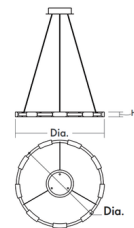

### Specifications

COLOR	Matte White
BODY FINISH	White
WATTAGE	51W
DIMMER	Low Voltage Electronic
DIMENSIONS	24.25"W x 1.75"H
INTEGRATED LED MODULE	6 x LED/8.5W/120V LED
COUNTRY OF ORIGIN	China

### Technical Information

LAMP LIFE	30000 hours
COLOR RENDERING	90 CRI
LAMP COLOR	3000K
LUMENS/WATT	332.47
LUMINOUS FLUX	2826 lumens

Shown in white / matte white

Dia. Fixture: 24.25"  
H. Fixture: 1.75"  
Supplied with 10' adjustable cable to customize hanging height

Dia. Fixture: 32.00"  
H. Fixture: 1.75"  
Supplied with 10' adjustable cable to customize hanging height

CLICK TO VIEW PRODUCT

Notes: