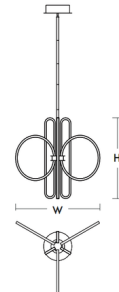

### Description

The Lupe Pendant is a gathering of loops, each lined with LED lights and matte white acrylic diffusers. Placed in an entryway, living room, or dining area, it offers both visual interest and ambient illumination. Hanging height is adjustable. Dimmable with a TRIAC dimmer.

### Specifications

COLOR . . . . . Matte White  
BODY FINISH . . . . . Black  
WATTAGE . . . . . 78W  
DIMMER . . . . . Low Voltage Electronic  
DIMENSIONS . . . . . 26.325"W x 23"H  
INTEGRATED LED MODULE . . . . . 6 x LED/13W/120V LED  
COUNTRY OF ORIGIN . . . . . China

W. Fixture: 26.325"  
L. Fixture: 22.25"  
H. Fixture: 23.00"  
Supplied with 2-8", 2-12", and 3-16"  
stems to customize hanging height

CLICK TO VIEW PRODUCT

Notes: