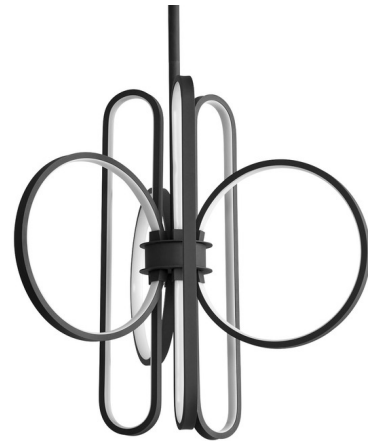

Lightology

lightology.com
866-954-4489
04-25-26

Project: _____

Company: _____

Location: _____ Fixture Type: _____

SPEC #: **OXY1152543**

Approved On: _____ Approved By: _____

Lupe Pendant

By Oxygen by Quorum

Description

The Lupe Pendant is a gathering of loops, each lined with LED lights and matte white acrylic diffusers. Placed in an entryway, living room, or dining area, it offers both visual interest and ambient illumination. Hanging height is adjustable. Dimmable with a TRIAC dimmer.

Specifications

COLOR . . . . . Matte White
BODY FINISH . . . . . Black
WATTAGE 78W
DIMMER . . . . . Low Voltage Electronic
DIMENSIONS . . . . . 26.325"W x 23"H
INTEGRATED LED MODULE . . . . . 6 x LED/13W/120V LED
COUNTRY OF ORIGIN . . . . . China

Technical Information

LAMP LIFE . . . . . 30000 hours
COLOR RENDERING . . . . . 90 CRI
LAMP COLOR 3000K
LUMENS/WATT 217.62
LUMINOUS FLUX . . . . . 2829 lumens

Shown in black / matte white

W. Fixture: 26.325"
L. Fixture: 22.25"
H. Fixture: 23.00"
Supplied with 2-8", 2-12", and 3-16"
stems to customize hanging height

CLICK TO VIEW PRODUCT

Notes: