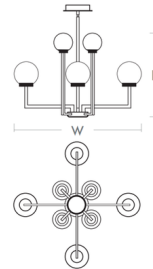

Specifications

COLOR	Satin Opal
BODY FINISH	Black / Aged Brass
WATTAGE	31.2W
DIMMER	Low Voltage Electronic
DIMENSIONS	31.5"W x 21.75"H
INTEGRATED LED MODULE	8 x LED/3.9W/120V LED
COUNTRY OF ORIGIN	China

Technical Information

LAMP LIFE	30000 hours
COLOR RENDERING	90 CRI
LAMP COLOR	3000K
LUMENS/WATT	690.77
LUMINOUS FLUX	2694 lumens

Shown in black / aged brass / satin opal

W. Fixture: 31.5"
H. Fixture: 21.75"
Glass Diameter: 4.75" Top Tier
5.875" Bottom Tier
Supplied with 2-8", 2-12", and 3-16"
stems to customize hanging height