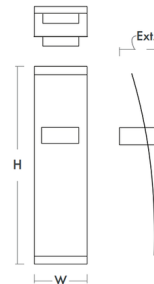

Specifications

COLOR Matte White
BODY FINISH Black / Aged Brass
WATTAGE 6W
DIMMER Low Voltage Electronic
DIMENSIONS 4.25"W x 16"H x 3.25"D
INTEGRATED LED MODULE 2 x LED/3W/120-277V LED
COUNTRY OF ORIGIN China

Technical Information

LAMP LIFE 60000 hours
COLOR RENDERING 90 CRI
LAMP COLOR 3000K
LUMENS/WATT 90.00
LUMINOUS FLUX 270 lumens

Shown in black / aged brass / matte white

W: 4.25"
H: 16.00"
Ext: 3.25"
M.C: 8.00" From top of fixture