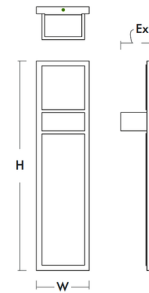

### Specifications

COLOR . . . . . Matte White  
BODY FINISH . . . . . Satin Nickel / Walnut  
WATTAGE . . . . . 6W  
DIMMER . . . . . Low Voltage Electronic  
DIMENSIONS . . . . . 4"W x 16"H x 2.5"D  
INTEGRATED LED MODULE . . . . . 2 x LED/3W/120-277V LED  
COUNTRY OF ORIGIN . . . . . China

W: 4.00"  
H: 16.00"  
Ext: 2.50"  
M.C: 8.00" From top of fixture

CLICK TO VIEW PRODUCT

Notes: