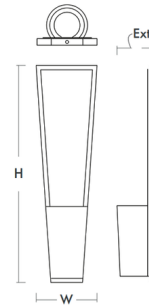

### Specifications

COLOR	Matte White
BODY FINISH	Satin Nickel / Walnut
WATTAGE	6W
DIMMER	Low Voltage Electronic
DIMENSIONS	4.688"W x 16.5"H x 3.125"D
INTEGRATED LED MODULE	2 x LED/3W/120-277V LED
COUNTRY OF ORIGIN	China

### Technical Information

LAMP LIFE	60000 hours
COLOR RENDERING	90 CRI
LAMP COLOR	3000K
LUMENS/WATT	69.33
LUMINOUS FLUX	208 lumens

Shown in satin nickel / walnut / matte white

W: 4.6875"  
H: 16.50"  
Ext: 3.125"  
M.C: 8.25" / 2.50" From top of fixture