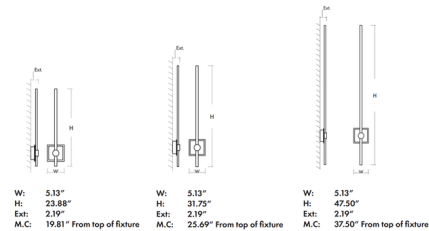

Lightology

lightology.com
866-954-4489
04-21-26

Project: _____
Company: _____
Location: _____ Fixture Type: _____
SPEC #: **OXY1152726**
Approved On: _____ Approved By: _____

Zora Wall Sconce

By Oxygen by Quorum

Description

The Zora Wall Sconce offers indirect lighting cast from its slim LED bar. An assembly of simple geometric shapes, the Zora adds a modern artistic element to your space. It can be installed vertically or horizontally, and can rotate 45 degrees. Dimmable with a TRIAC dimmer.

Specifications

COLOR . . . . . Matte White
BODY FINISH . . . . . Black / Industrial Brass
WATTAGE 12.5W
DIMMER . . . . . Low Voltage Electronic
DIMENSIONS . . . . . 5.13"W x 23.88"H x 2.19"D
INTEGRATED LED MODULE . . . . . 1 x LED/12.5W/120V LED
COUNTRY OF ORIGIN . . . . . China

Technical Information

LAMP LIFE . . . . . 30000 hours
COLOR RENDERING . . . . . 90 CRI
LAMP COLOR 3000K
LUMENS/WATT 45.12
LUMINOUS FLUX . . . . . 564 lumens

CLICK TO VIEW PRODUCT

Notes: