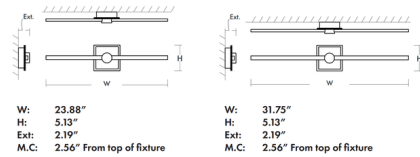

Shown in white / industrial brass / matte white

Specifications

COLOR	Matte White
BODY FINISH	White / Industrial Brass
WATTAGE	12.5W
DIMMER	Low Voltage Electronic
DIMENSIONS	23.88"W x 5.13"H x 2.19"D
INTEGRATED LED MODULE	1 x LED/12.5W/120V LED
COUNTRY OF ORIGIN	China