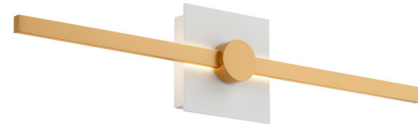

By Oxygen by Quorum

Description

The sleek Zora Bathroom Vanity Light delivers indirect lighting cast from its slim LED bar. Made of simple geometric shapes, the Zora is an artistic modern accent for your space. It can be installed vertically or horizontally, and can rotate 45 degrees. Dimmable with a TRIAC dimmer.

Shown in white / industrial brass / matte white

Specifications

COLOR	Matte White
BODY FINISH	White / Industrial Brass
WATTAGE	12.5W
DIMMER	Low Voltage Electronic
DIMENSIONS	23.88"W x 5.13"H x 2.19"D
INTEGRATED LED MODULE	1 x LED/12.5W/120V LED
COUNTRY OF ORIGIN	China