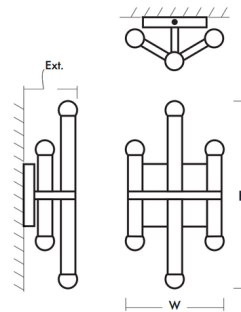

Specifications

COLOR	Frosted
BODY FINISH	Black / Aged Brass
WATTAGE	12.6W
DIMMER	Low Voltage Electronic
DIMENSIONS	7.25"W x 14.125"H x 4"D
INTEGRATED LED MODULE	6 x LED/2.1W/120V LED
COUNTRY OF ORIGIN	China

Technical Information

LAMP LIFE	30000 hours
COLOR RENDERING	90 CRI
LAMP COLOR	3000K
LUMENS/WATT	174.29
LUMINOUS FLUX	366 lumens

Shown in black / aged brass / frosted

W: 7.25"
H: 14.125"
Ext: 4.00"
M.C: 7.06" From top of fixture