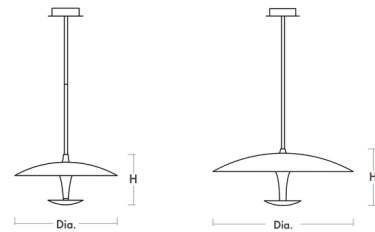

CLICK TO VIEW PRODUCT

Notes: