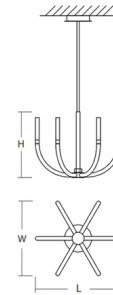

### Specifications

COLOR	Clear Bubble Glass
BODY FINISH	Aged Brass
WATTAGE	28.8W
DIMMER	Low Voltage Electronic
DIMENSIONS	22.25"W x 19.5"H
INTEGRATED LED MODULE	6 x LED/4.8W/120V LED
COUNTRY OF ORIGIN	China

### Technical Information

LAMP LIFE	26000 hours
COLOR RENDERING	90 CRI
LAMP COLOR	3000K
LUMENS/WATT	130.00
LUMINOUS FLUX	624 lumens

Notes:

Shown in aged brass / clear bubble glass

**Di. Canopy:** 5.875" / 7.1" Disk  
**W. Fixture:** 22.25"  
**L. Fixture:** 22.25"  
**H. Fixture:** 19.5"  
 Supplied with 2-8", 2-12", and 3-16"  
 stems to customize hanging height