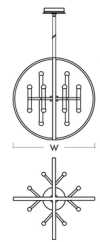

W. Fixture: 30.00"
H. Fixture: 33.50"
Supplied with 2-8", 2-12", and 3-16"
stems to customize hanging height