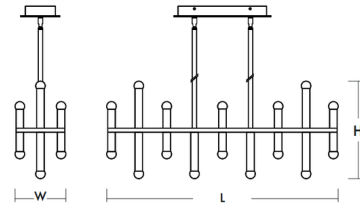

Specifications

COLOR	Frosted
BODY FINISH	Black / Aged Brass
WATTAGE	54.6W
DIMMER	Low Voltage Electronic
DIMENSIONS	33.5"L x 7.375"W x 14.125"H
INTEGRATED LED MODULE	26 x LED/2.1W/120V LED
COUNTRY OF ORIGIN	China

Technical Information

LAMP LIFE	30000 hours
COLOR RENDERING	90 CRI
LAMP COLOR	3000K
LUMENS/WATT	973.81
LUMINOUS FLUX	2045 lumens

Shown in black / aged brass / frosted

W. Fixture: 7.375"
 L. Fixture: 33.50"
 H. Fixture: 14.125"
 Supplied with 2-8", 2-12", and 3-16"
 stems to customize hanging height