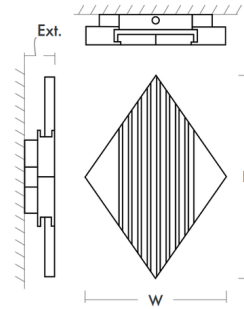

Specifications

COLOR	Clear
BODY FINISH	Black
WATTAGE	12W
DIMMER	Low Voltage Electronic
DIMENSIONS	8.25"W x 11.375"H x 1.875"D
INTEGRATED LED MODULE	2 x LED/6W/120V LED
COUNTRY OF ORIGIN	China

Technical Information

LAMP LIFE	30000 hours
COLOR RENDERING	90 CRI
LAMP COLOR	3000K
LUMENS/WATT	21.83
LUMINOUS FLUX	131 lumens

Shown in black / clear

W: 8.25"
 H: 11.375"
 Ext: 1.875"
 M.C: 5.6875" From top of fixture

CLICK TO VIEW PRODUCT