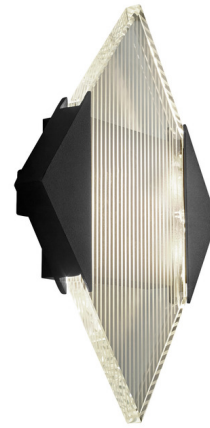

By Oxygen by Quorum

Description

The Nova Outdoor Wall Sconce features clear pinstriped glass set in a cast aluminum frame. The lit stripes add a unique design element to your space, while the LED light provides ambient illumination. Dimmable with a TRIAC dimmer.

LAMP LIFE	30000 hours
COLOR RENDERING	90 CRI
LAMP COLOR	3000K
LUMENS/WATT	21.83
LUMINOUS FLUX	131 lumens

Shown in black / clear

W: 8.25"
 H: 11.375"
 Ext: 1.875"
 M.C: 5.6875" From top of fixture

CLICK TO VIEW PRODUCT