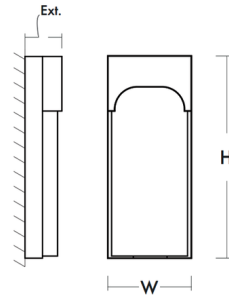

Shown in black / clear

W: 5.50"
 H: 13.00"
 Ext: 2.375"
 M.C: 2.6875" From top of fixture

Specifications

COLOR	Clear
BODY FINISH	Black
WATTAGE	7.7W
DIMMER	Low Voltage Electronic
DIMENSIONS	5.5"W x 13"H x 2.375"D
INTEGRATED LED MODULE	1 x LED/7.7W/120V LED
COUNTRY OF ORIGIN	China