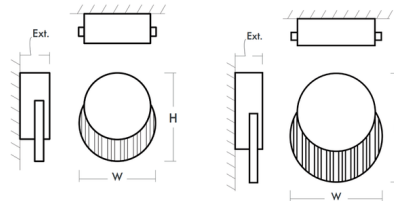

By Oxygen by Quorum

Description

The Pavo Outdoor Wall Sconce combines pinstriped glass with a black cast aluminum frame for a modern look. The lit stripes bring a simple yet unique design element to your space, while the LED light provides ambient illumination. Dimmable with a TRIAC dimmer.

Shown in black / clear

W: 5.50"
H: 6.25"
Ext: 2.125"
M.C: 2.375" From top of fixture

W: 6.875"
H: 8.375"
Ext: 2.125"
M.C: 2.95" From top of fixture

Specifications

COLOR	Clear
BODY FINISH	Black
WATTAGE	8W
DIMMER	Low Voltage Electronic
DIMENSIONS	5.5"W x 6.25"H x 2.125"D
INTEGRATED LED MODULE	1 x LED/8W/120V LED
COUNTRY OF ORIGIN	China