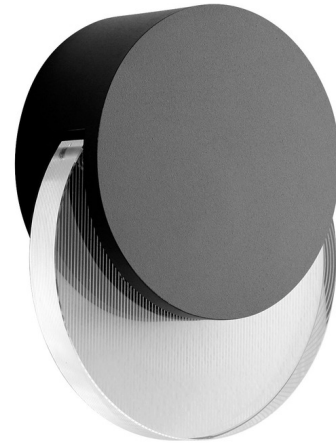

Lightology

lightology.com
866-954-4489
05-17-26

Project: _____

Company: _____

Location: _____ Fixture Type: _____

SPEC #: **OXY1153824**

Approved On: _____ Approved By: _____

Pavo Outdoor Wall Sconce

By Oxygen by Quorum

Description

The Pavo Outdoor Wall Sconce combines pinstriped glass with a black cast aluminum frame for a modern look. The lit stripes bring a simple yet unique design element to your space, while the LED light provides ambient illumination. Dimmable with a TRIAC dimmer.

Shown in black / clear

W: 5.50"
H: 6.25"
Ext: 2.125"
M.C: 2.375" From top of fixture

W: 6.875"
H: 8.375"
Ext: 2.125"
M.C: 2.95" From top of fixture

Specifications

COLOR	Clear
BODY FINISH	Black
WATTAGE	8W
DIMMER	Low Voltage Electronic
DIMENSIONS	5.5"W x 6.25"H x 2.125"D
INTEGRATED LED MODULE	1 x LED/8W/120V LED
COUNTRY OF ORIGIN	China

Technical Information

LAMP LIFE	30000 hours
COLOR RENDERING	90 CRI
LAMP COLOR	3000K
LUMENS/WATT	36.25
LUMINOUS FLUX	290 lumens

CLICK TO VIEW PRODUCT

Notes: