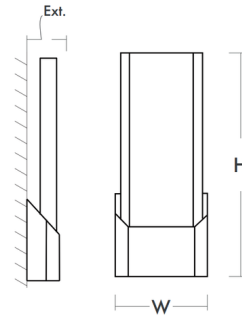

Specifications

COLOR	Clear Bubble Glass
BODY FINISH	Black
WATTAGE	6W
DIMMER	Low Voltage Electronic
DIMENSIONS	5.5"W x 13.5"H x 2"D
INTEGRATED LED MODULE	1 x LED/6W/120V LED
COUNTRY OF ORIGIN	China

Technical Information

LAMP LIFE	30000 hours
COLOR RENDERING	90 CRI
LAMP COLOR	3000K
LUMENS/WATT	85.00
LUMINOUS FLUX	510 lumens

Shown in black / clear bubble glass

W: 5.50"
 H: 13.50"
 Ext: 2.00"
 M.C: 11.00" From top of fixture