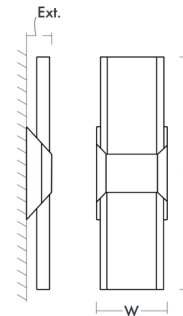

Specifications

COLOR	Clear Bubble Glass
BODY FINISH	Black
WATTAGE	12W
DIMMER	Low Voltage Electronic
DIMENSIONS	5.5"W x 15"H x 2"D
INTEGRATED LED MODULE	2 x LED/6W/120V LED
COUNTRY OF ORIGIN	China

Technical Information

LAMP LIFE	30000 hours
COLOR RENDERING	90 CRI
LAMP COLOR	3000K
LUMENS/WATT	170.00
LUMINOUS FLUX	1020 lumens

Shown in black / clear bubble glass

W: 5.50"
H: 15.00"
Ext: 2.00"
M.C: 7.50" From top of fixture