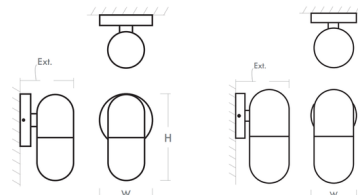

By Oxygen by Quorum

Description

The Corpus Outdoor Wall Sconce offers a simple, rounded profile that works well in any outdoor setting. Made of cast aluminum and a glass diffuser, it is durable and perfect for lighting a deck or patio, or for placing as a pair on either side of a garage door. Dimmable with a TRIAC dimmer.

Specifications

COLOR Matte White
 BODY FINISH Black
 WATTAGE 6W
 DIMMER Low Voltage Electronic
 DIMENSIONS 4.875"W x 8"H x 4.875"D
 INTEGRATED LED MODULE 1 x LED/6W/120V LED
 COUNTRY OF ORIGIN China

Technical Information

LAMP LIFE 30000 hours
 COLOR RENDERING 90 CRI
 LAMP COLOR 3000K
 LUMENS/WATT 85.00
 LUMINOUS FLUX 510 lumens

Shown in black / matte white

W: 4.875"	W: 4.875"
H: 8.00"	H: 10.375"
Ext: 4.875"	Ext: 5.875"
M.C: 2.4375" From top of fixture	M.C: 2.9375" From top of fixture