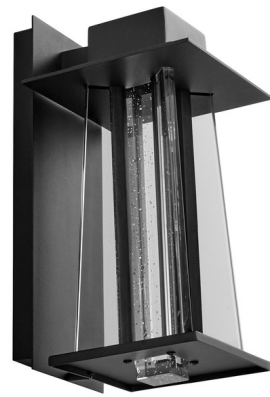

Lightology

lightology.com
866-954-4489
04-27-26

Project: _____

Company: _____

Location: _____ Fixture Type: _____

SPEC #: **OXY1153830**

Approved On: _____ Approved By: _____

Arte Outdoor Wall Sconce

By Oxygen by Quorum

Description

The Arte Outdoor Wall Sconce is the modern version of a lantern, with a column of bubble crystal set within frameless clear panels. The bubbles are highlighted as LED light shines through, creating an eye-catching display for porticos, porches, and patios. Dimmable with a TRIAC dimmer.

Shown in black / clear bubble glass

Specifications

COLOR	Clear Bubble Glass
BODY FINISH	Black
WATTAGE	8W
DIMMER	Low Voltage Electronic
DIMENSIONS	6.75"W x 13.625"H x 7.75"D
INTEGRATED LED MODULE	2 x LED/4W/120V LED
COUNTRY OF ORIGIN	China