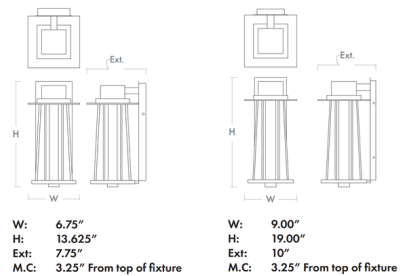

CLICK TO VIEW PRODUCT

Notes: