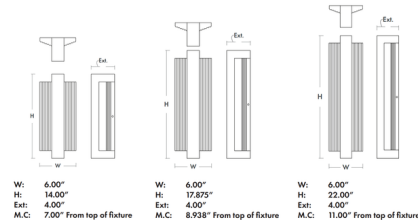

CLICK TO VIEW PRODUCT

Notes: