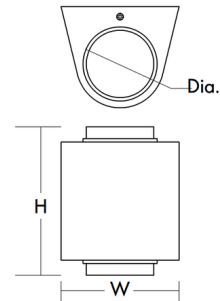

Specifications

COLOR	Clear
BODY FINISH	Black
WATTAGE	14W
DIMMER	Low Voltage Electronic
DIMENSIONS	4.37"W x 5.5"H x 3.75"D
INTEGRATED LED MODULE	2 x LED/7W/120V LED
COUNTRY OF ORIGIN	China

Technical Information

LAMP LIFE	30000 hours
COLOR RENDERING	90 CRI
LAMP COLOR	3000K
LUMENS/WATT	123.57
LUMINOUS FLUX	865 lumens

Shown in black / clear

- W: 4.37"
- H: 5.50"
- Ext: 3.75"
- M.C: 2.75" From top of fixture

CLICK TO VIEW PRODUCT