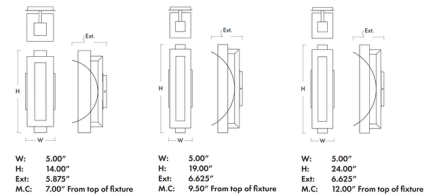

CLICK TO VIEW PRODUCT

Notes: