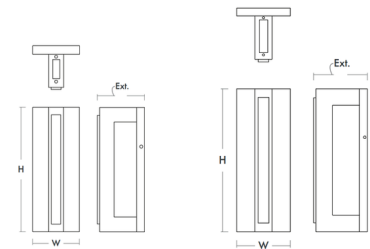

Specifications

COLOR	Clear Bubble Glass
BODY FINISH	Black
WATTAGE	8W
DIMMER	Low Voltage Electronic
DIMENSIONS	4.75"W x 12.5"H x 4.75"D
INTEGRATED LED MODULE	1 x LED/8W/120V LED
COUNTRY OF ORIGIN	China

Technical Information

LAMP LIFE	30000 hours
COLOR RENDERING	90 CRI
LAMP COLOR	3000K
LUMENS/WATT	15.38
LUMINOUS FLUX	123 lumens

Shown in black / clear bubble glass

W:	4.75"	W:	6.75"
H:	12.50"	H:	18.00"
Ext:	4.75"	Ext:	6.75"
M.C:	4.00" From top of fixture	M.C:	6.00" From top of fixture