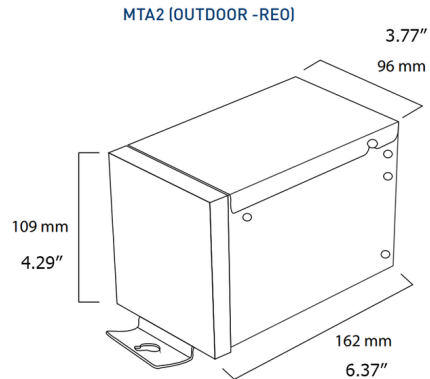

Description

The Outdoor 12V Magnetic Transformer is for use with LTF's fixtures and is the ideal solution for landscape lighting and indoor low voltage systems. It is built with a heavy duty, weather-resistant enclosure to withstand the toughest elements. This highly efficient toroidal transformer is designed for durability, energy savings, and no humming noise.

Shown in stainless steel

Specifications

COLOR	N/A
BODY FINISH	Stainless Steel
WATTAGE	75W
DIMMER	Low Voltage Magnetic
DIMENSIONS	4"W x 4"H x 6"D
BULB	N/A

CLICK TO VIEW PRODUCT

Notes: