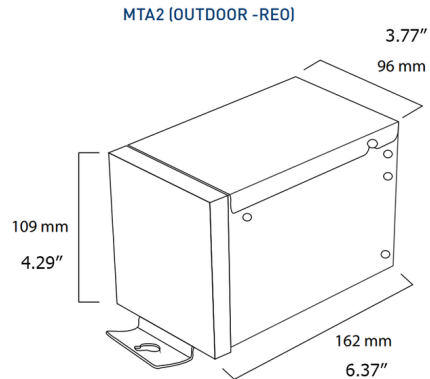

By Light To Form

Description

The Outdoor 12V Magnetic Transformer is for use with LTF's fixtures and is the ideal solution for landscape lighting and indoor low voltage systems. It is built with a heavy duty, weather-resistant enclosure to withstand the toughest elements. This highly efficient toroidal transformer is designed for durability, energy savings, and no humming noise.

Shown in stainless steel

Specifications

COLOR	N/A
BODY FINISH	Stainless Steel
WATTAGE	75W
DIMMER	Low Voltage Magnetic
DIMENSIONS	4"W x 4"H x 6"D
BULB	N/A

CLICK TO VIEW PRODUCT

Notes: