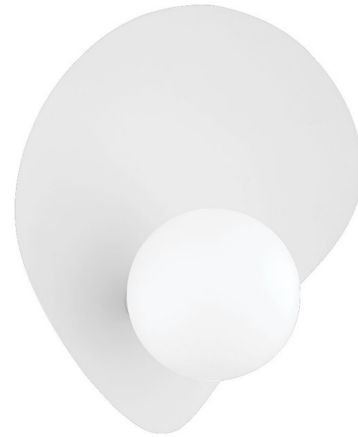

Lightology

lightology.com
866-954-4489
06-04-26

Project: _____

Company: _____

Location: _____ Fixture Type: _____

SPEC #: **MTZ1153957**

Approved On: _____ Approved By: _____

Leni Wall Sconce By Mitzi

Description

The Leni Wall Sconce features a petal-shaped shade that is chic and soothing. Light fills the shade and creates uplight, and the bulb underneath provides a bright glow that reflects beautifully off the textured white shade behind it.

Shown in white

Specifications

COLOR	N/A
BODY FINISH	White
WATTAGE	4W
DIMMER	Standard 120V
DIMENSIONS	12"W x 12"H x 6"D
BULB NOT INCLUDED	1 x G9/Candelabra (E12)/4W/120V Incandescent
COUNTRY OF ORIGIN	China