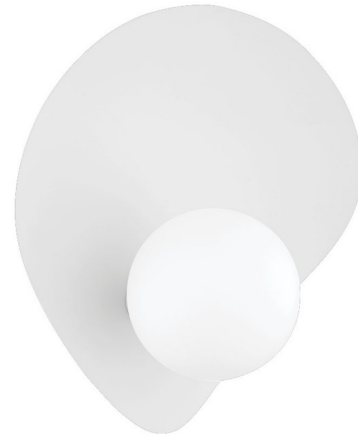

Lightology

lightology.com
866-954-4489
04-17-26

Project: _____

Company: _____

Location: _____ Fixture Type: _____

SPEC #: **MTZ1153957**

Approved On: _____ Approved By: _____

Leni Wall Sconce

By Mitzi

Description

The Leni Wall Sconce features a petal-shaped shade that is chic and soothing. Light fills the shade and creates uplight, and the bulb underneath provides a bright glow that reflects beautifully off the textured white shade behind it.

Shown in white

Specifications

COLOR	N/A
BODY FINISH	White
WATTAGE	4W
DIMMER	Standard 120V
DIMENSIONS	12"W x 12"H x 6"D
BULB NOT INCLUDED	1 x G9/Candelabra (E12)/4W/120V Incandescent
COUNTRY OF ORIGIN	China