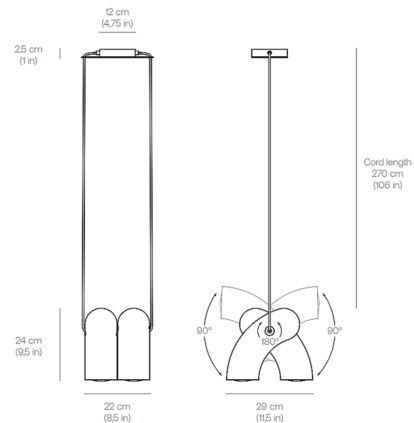

CLICK TO VIEW PRODUCT

Notes: