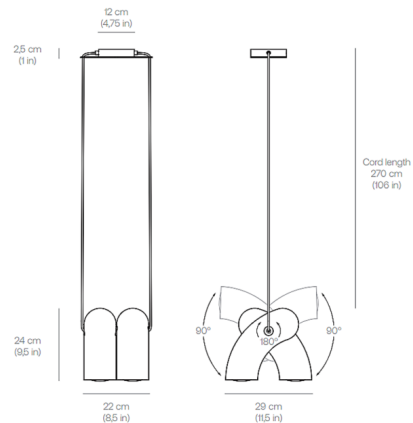

Shown in black / natural porcelain

CLICK TO VIEW PRODUCT

Notes: