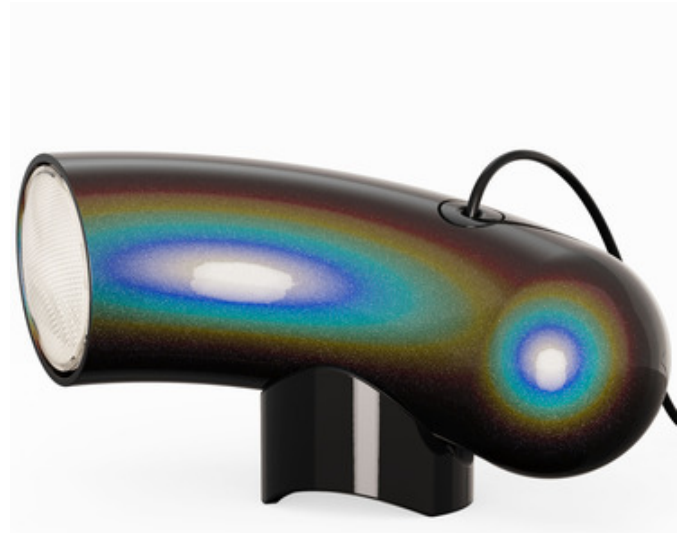

BRAND

Studio d'Armes

DESCRIPTION

The body of the Hyphen Table Lamp is composed of one or two curved cylindrical forms. The cylinders can be arranged in multiple ways thanks to a black base that perfectly fits the lamp's shape. Each lamp is hand-crafted by skilled artisans in Morin-Heights, Quebec. Available with a steel body in matte Sandy Black, Chromatic Black which reflects changing colors, or with a matte white Natural Porcelain body. Touch dimmer located on cord.

Shown in: Black / Chromatic Black

| | |
|----------------------|--------------------------------------|
| SHADE COLOR | Chromatic Black |
| BODY FINISH | Black |
| WATTAGE | 13W |
| DIMMER | Included |
| DIMENSIONS | 12.5"W x 6"H x 4.25"D |
| BULB INCLUDED | |
| LAMP | 1 x PAR30S/Medium (E26)/13W/120V LED |

Technical Information

| | |
|------------------------|-------------|
| LUMINOUS FLUX | 1000 lumens |
| LUMENS/WATT | 76.92 |
| LAMP COLOR | 3000K |
| COLOR RENDERING | 80 CRI |

SPEC # SDA1154016

| COMPANY | PROJECT | FIXTURE TYPE | APPROVED BY | DATE |
|---------|---------|--------------|-------------|------|
| | | | | |