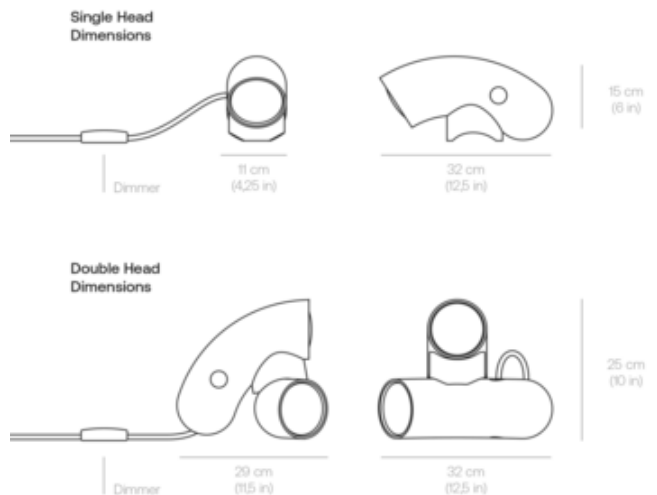

COMPANY	PROJECT	FIXTURE TYPE	APPROVED BY	DATE