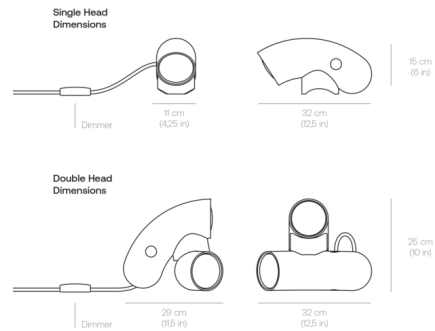

CLICK TO VIEW PRODUCT

Notes: