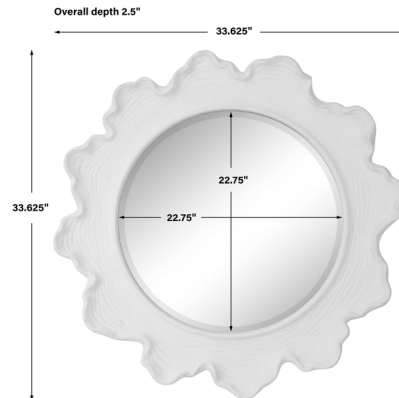

## Sea Coral Wall Mirror By Uttermost

### Description

Reminiscent of white coral, the Sea Coral Wall Mirror showcases a contemporary coastal design. The organic shaped frame is finished in matte white with noticeable waves and texture.

Shown in matte white / mirror

### Specifications

COLOR	Mirror
BODY FINISH	Matte White
WATTAGE	N/A
DIMMER	N/A
DIMENSIONS	33.63"W x 33.63"H x 2.5"D
BULB	N/A

CLICK TO VIEW PRODUCT

Notes: