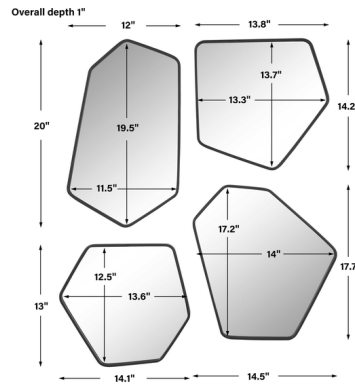

By Uttermost

Description

The Linneah Wall Mirror set is Scandinavian inspired and organically shaped with petite metal frames finished in satin black. Each mirror may be hung horizontal or vertical. Sizes: S-14 inchx13 inch, M1- 18 inchx14 inch, M2- 15 inchx14 inch, L-20 inchx12 inch

Shown in satin black / mirror

Specifications

COLOR Mirror
BODY FINISH Satin Black
WATTAGE N/A
DIMMER N/A
DIMENSIONS 12.13"W x 20.25"H x 1"D
BULB N/A

CLICK TO VIEW PRODUCT

Notes: