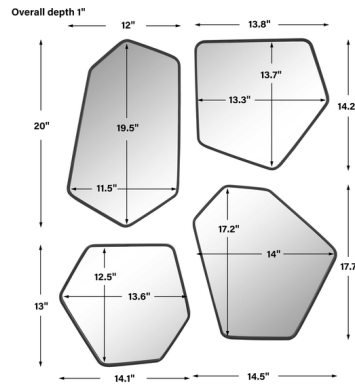

## Linneah Wall Mirrors Set of 4

By Uttermost

### Description

The Linneah Wall Mirror set is Scandinavian inspired and organically shaped with petite metal frames finished in satin black. Each mirror may be hung horizontal or vertical. Sizes: S-14 inchx13 inch, M1- 18 inchx14 inch, M2- 15 inchx14 inch, L-20 inchx12 inch

### Specifications

COLOR	..... Mirror
BODY FINISH	..... Satin Black
WATTAGE	..... N/A
DIMMER	..... N/A
DIMENSIONS	..... 12.13"W x 20.25"H x 1"D
BULB	..... N/A

CLICK TO VIEW PRODUCT

Notes: