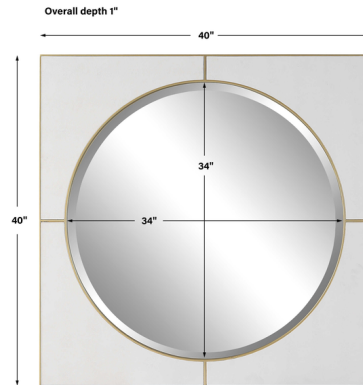

Lightology

lightology.com
866-954-4489
05-24-26

Project: _____

Company: _____

Location: _____ Fixture Type: _____

SPEC #: **UTT1154915**

Approved On: _____ Approved By: _____

Cyprus Square Wall Mirror By Uttermost

Description

The Cyprus Square Wall Mirror is classic and sophisticated and features a white faux shagreen leather surrounded by delicate soft gold detailing. The piece features a 1 inch bevel.

Shown in gold / white / mirror

Specifications

COLOR	Mirror
BODY FINISH	Gold / White
WATTAGE	N/A
DIMMER	N/A
DIMENSIONS	40"W x 40"H x 1"D
BULB	N/A

CLICK TO VIEW PRODUCT

Notes: