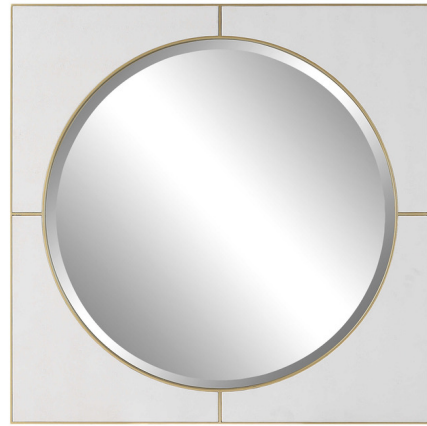

Lightology

lightology.com
866-954-4489
05-24-26

Project: _____

Company: _____

Location: _____ Fixture Type: _____

SPEC #: **UTT1154915**

Approved On: _____ Approved By: _____

Cyprus Square Wall Mirror By Uttermost

Description

The Cyprus Square Wall Mirror is classic and sophisticated and features a white faux shagreen leather surrounded by delicate soft gold detailing. The piece features a 1 inch bevel.

Shown in gold / white / mirror

Specifications

COLOR	Mirror
BODY FINISH	Gold / White
WATTAGE	N/A
DIMMER	N/A
DIMENSIONS	40"W x 40"H x 1"D
BULB	N/A

CLICK TO VIEW PRODUCT

Notes: