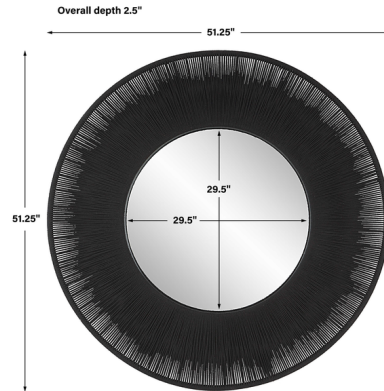

By Uttermost

Description

The Sailors Knot Wall Mirror combines natural texture and material, paying homage to its coastal inspiration. Dyed black rope is stretched over a solid iron frame to create a casual and versatile design.

Shown in black / mirror

Specifications

COLOR	Mirror
BODY FINISH	Black
WATTAGE	N/A
DIMMER	N/A
DIMENSIONS	51.25"W x 51.25"H x 2.5"D
BULB	N/A

CLICK TO VIEW PRODUCT

Notes: