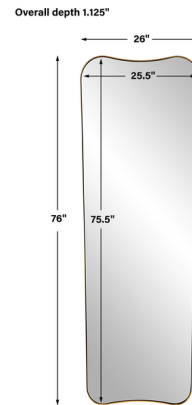

Lightology

lightology.com
866-954-4489
05-12-26

Project: _____

Company: _____

Location: _____ Fixture Type: _____

SPEC #: **UTT1154924**

Approved On: _____ Approved By: _____

Belvoir Large Wall Mirror By Uttermost

Description

The Belvoir is an oversize wall mirror featuring a sophisticated stainless steel frame finished in a rich antique brass. The curved silhouette adds a contemporary feel to this piece.

Shown in antique brass / mirror

Specifications

COLOR	Mirror
BODY FINISH	Antique Brass
WATTAGE	N/A
DIMMER	N/A
DIMENSIONS	26"W x 76"H x 1.13"D
BULB	N/A

CLICK TO VIEW PRODUCT

Notes: