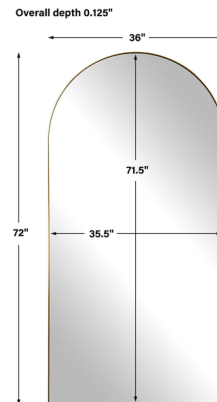

## Crosley Arch Mirror By Uttermost

### Description

The Crosley Wall Mirror is an oversized arch that features sleek stainless steel frame finished in a rich antique brass surrounding a floating, polished edged mirror.

Shown in antique brass / mirror

### Specifications

COLOR	Mirror
BODY FINISH	Antique Brass
WATTAGE	N/A
DIMMER	N/A
DIMENSIONS	36"W x 72"H x 0.13"D
BULB	N/A

CLICK TO VIEW PRODUCT

Notes: