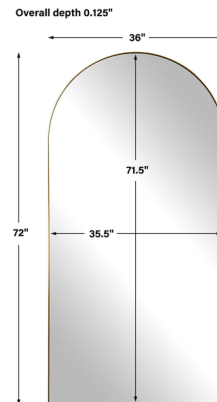

Description

The Crosley Wall Mirror is an oversized arch that features sleek stainless steel frame finished in a rich antique brass surrounding a floating, polished edged mirror.

Shown in antique brass / mirror

Specifications

COLOR	Mirror
BODY FINISH	Antique Brass
WATTAGE	N/A
DIMMER	N/A
DIMENSIONS	36"W x 72"H x 0.13"D
BULB	N/A

CLICK TO VIEW PRODUCT

Notes: