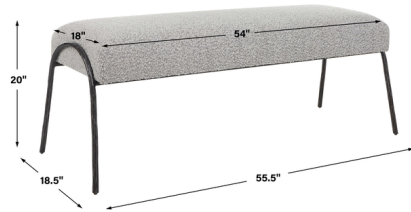

Lightology

lightology.com
866-954-4489
04-26-26

Project: _____

Company: _____

Location: _____ Fixture Type: _____

SPEC #: **UTT1154930**

Approved On: _____ Approved By: _____

Jacobsen Bench By Uttermost

Description

The Jacobsen Bench, inspired by Scandinavian designs, showcases elegant curved lines with a chiseled iron frame in a natural aged black iron finish. A casual ivory and warm gray textured boucle fabric accents this modern look.

Shown in black iron / ivory / grey

Specifications

COLOR	Ivory / Grey
BODY FINISH	Black Iron
WATTAGE	N/A
DIMMER	N/A
DIMENSIONS	56"W x 20"H x 19"D
BULB	N/A

CLICK TO VIEW PRODUCT

Notes: