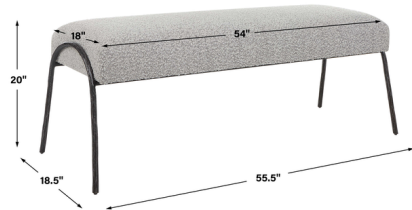

By Uttermost

Description

The Jacobsen Bench, inspired by Scandinavian designs, showcases elegant curved lines with a chiseled iron frame in a natural aged black iron finish. A casual ivory and warm gray textured boucle fabric accents this modern look.

Shown in black iron / ivory / grey

Specifications

COLOR	Ivory / Grey
BODY FINISH	Black Iron
WATTAGE	N/A
DIMMER	N/A
DIMENSIONS	56"W x 20"H x 19"D
BULB	N/A

CLICK TO VIEW PRODUCT

Notes: