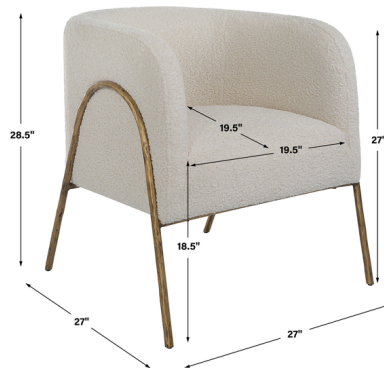

By Uttermost

Description

The Jacobsen Armchair, inspired by Scandinavian designs, is a barrel back style chair showcasing elegant shearling nestled in a curved chiseled in dark frame.

Shown in aged gold / off white

Specifications

COLOR	Off White
BODY FINISH	Aged Gold
WATTAGE	N/A
DIMMER	N/A
DIMENSIONS	27"W x 28.5"H x 27"D
BULB	N/A

CLICK TO VIEW PRODUCT

Notes: