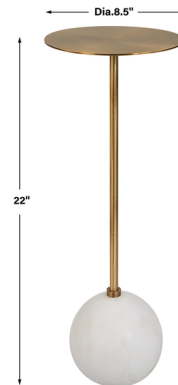

Lightology

lightology.com
866-954-4489
06-18-26

Project: _____

Company: _____

Location: _____ Fixture Type: _____

SPEC #: **UTT1154940**

Approved On: _____ Approved By: _____

Gimlet End Table

By Uttermost

Description

This Gimlet End Table is a sophisticated drink table that goes wherever the party goes. An elegant honed white marble foot supports the solid brass top, perfect for holding a book or drink. Because of the natural characteristics of marble, each piece will have unique veining patterns.

Specifications

COLOR	White / Gold
BODY FINISH	Brass
WATTAGE	N/A
DIMMER	N/A
DIMENSIONS	8.5"W x 22"H x 8.5"D
BULB	N/A

Shown in brass / white / gold

CLICK TO VIEW PRODUCT

Notes: