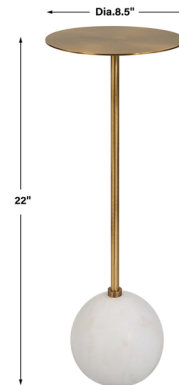

Lightology

lightology.com
866-954-4489
04-27-26

Project: _____
Company: _____
Location: _____ Fixture Type: _____
SPEC #: **UTT1154940**
Approved On: _____ Approved By: _____

Gimlet End Table By Uttermost

Description

This Gimlet End Table is a sophisticated drink table that goes wherever the party goes. An elegant honed white marble foot supports the solid brass top, perfect for holding a book or drink. Because of the natural characteristics of marble, each piece will have unique veining patterns.

Specifications

COLOR	White / Gold
BODY FINISH	Brass
WATTAGE	N/A
DIMMER	N/A
DIMENSIONS	8.5"W x 22"H x 8.5"D
BULB	N/A

Shown in brass / white / gold

CLICK TO VIEW PRODUCT

Notes: