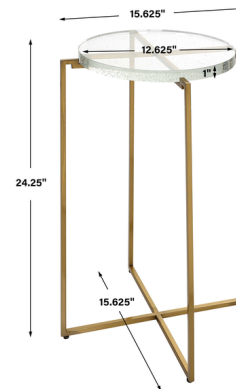

### Description

This Star-Crossed Accent End Table is sleek and sophisticated and showcases a petite stainless steel frame finished in brushed gold and is accented by a thick seeded glass top.

Shown in brushed gold / clear

### Specifications

COLOR	Clear
BODY FINISH	Brushed Gold
WATTAGE	N/A
DIMMER	N/A
DIMENSIONS	15.63"W x 24.25"H x 15.63"D
BULB	N/A

CLICK TO VIEW PRODUCT

Notes: