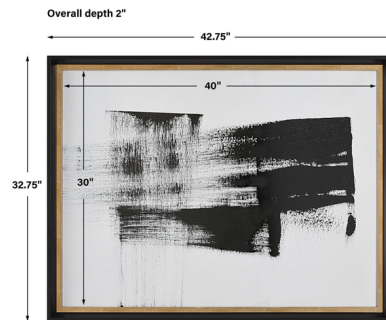

By Uttermost

Description

The Mystere Abstract Print exhibits a stunning black and white composition under glass. The print is accentuated by a black frame with an aged gold inner lip. May be hung in a horizontal or vertical position. Artwork by Christian Klingeler.

Shown in black / white

Specifications

| | |
|-------------|-------------------------|
| COLOR | White |
| BODY FINISH | Black |
| WATTAGE | N/A |
| DIMMER | N/A |
| DIMENSIONS | 32.75"W x 42.75"H x 2"D |
| BULB | N/A |