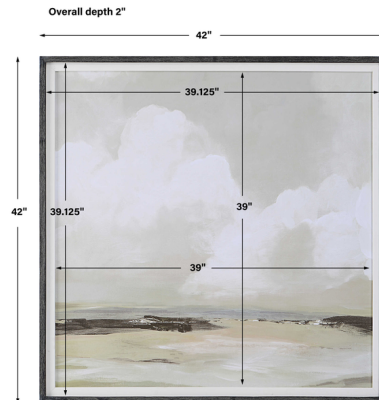

### Specifications

COLOR	Neutral Color Tones
BODY FINISH	Espresso
WATTAGE	N/A
DIMMER	N/A
DIMENSIONS	42"W x 42"H x 2"D
BULB	N/A

CLICK TO VIEW PRODUCT

Notes: