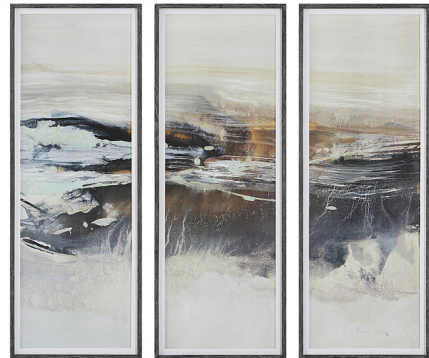

Description

This Graphite Horizon framed striking triptych displays an abstract design in rich shades of amber and navy with pops of light sea foam and cream. Each print is accentuated by a white linen liner and a pine wood frame finished in a dark espresso stain with rich wood grain texture. Artwork by K. Nari.

Shown in espresso / rich color tones

Specifications

COLOR	Rich Color Tones
BODY FINISH	Espresso
WATTAGE	N/A
DIMMER	N/A
DIMENSIONS	23"W x 63"H x 2"D
BULB	N/A

CLICK TO VIEW PRODUCT

Notes: