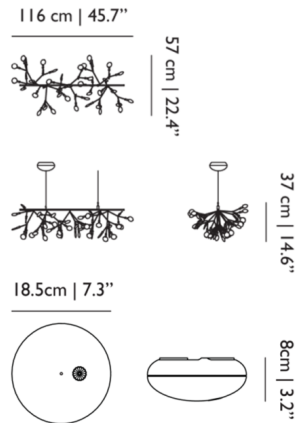

Shown in nickel / white