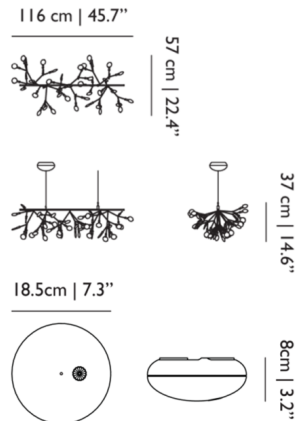

### Description

The Heracleum III Endless Linear Suspension evokes the shape of a blossoming branch with white polycarbonate diffusers splaying out like leaves from a central stem. Place multiple fixtures end to end to create a striking contemporary light display inspired by nature. Note: The Heracleum is only dimmable using the Wireless Wall Dimmer Switch or with 0-10V dimming systems and the Heracleum III Small / Endless / Big O Small / 0-10V Driver, sold separately. Connectors available upon request.

### Specifications

COLOR	White
BODY FINISH	Nickel
WATTAGE	16.2W
DIMMER	N/A
DIMENSIONS	45.7"L x 22.4"W x 14.6"H
INTEGRATED LED MODULE	45 x LED/0.36W/120V LED

### Technical Information

LAMP LIFE	50000 hours
COLOR RENDERING	91 CRI
LAMP COLOR	2600K
LUMENS/WATT	3,277.78
LUMINOUS FLUX	1180 lumens

Shown in nickel / white

CLICK TO VIEW PRODUCT

Notes: