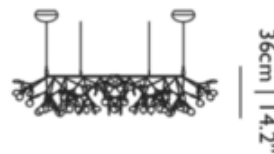

DESIGNER

Bertjan Pot

BRAND

Moooi

DESCRIPTION

The Heracleum III Big O Chandelier was inspired by the shape of a blossoming crown, a symbol of power and prosperity. The chandelier's wreath-like design is comprised of white polycarbonate leaves branching outwards from a circular metal frame. Heracleum offers an organic, botanical expression with a distinctly modern touch. Available with 4 meter or 10 meter cable. Includes two canopies to be attached to two junction boxes. Note: The Heracleum is only dimmable using the Wireless Wall Dimmer Switch or with 0-10V dimming systems using the Heracleum III 0-10V driver, sold separately. To use the Wireless Wall Dimmer Switch with Heracleum The Big O, an additional radio in the driver is needed (contact manufacturer).

Shown in: Copper / White

SHADE COLOR	White
BODY FINISH	Copper
WATTAGE	32.4W
DIMMER	N/A
DIMENSIONS	63"W x 14.2"H x 63"D
INTEGRATED LED MODULE	
LAMP	90 x LED/0.36W/120V LED

Technical Information

LUMINOUS FLUX	2340 lumens
LUMENS/WATT	6,500.00
LAMP COLOR	2600K
COLOR RENDERING	91 CRI

SPEC # MOO1155292

160cm | 63"
101,7cm | 40"

210cm | 82.6"
160cm | 63.0"

COMPANY

PROJECT

FIXTURE TYPE

APPROVED BY

DATE