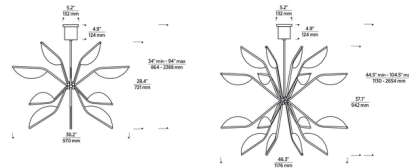

CLICK TO VIEW PRODUCT

Notes: