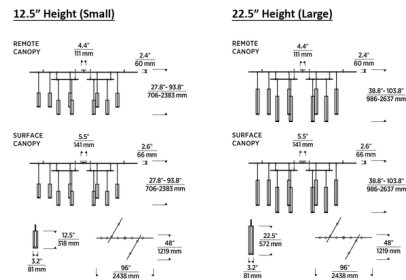

Specifications

COLOR Aged Brass
 BODY FINISH Aged Brass
 WATTAGE 72W
 DIMMER Low Voltage Electronic
 DIMENSIONS 96"W x 12.5"H
 BULB INCLUDED 9 x MR16/GU5.3 (bipin)/8W/12V LED
 OTHER BULB OPTIONS 9 x MR16/GU5.3 (bipin)/50W/12V Halogen

Technical Information

LAMP LIFE 25000 hours
 COLOR RENDERING 90 CRI
 LAMP COLOR 3000K
 LUMENS/WATT 545.63
 LUMINOUS FLUX 4365 lumens

Shown in aged brass / aged brass

CLICK TO VIEW PRODUCT

Notes: _____